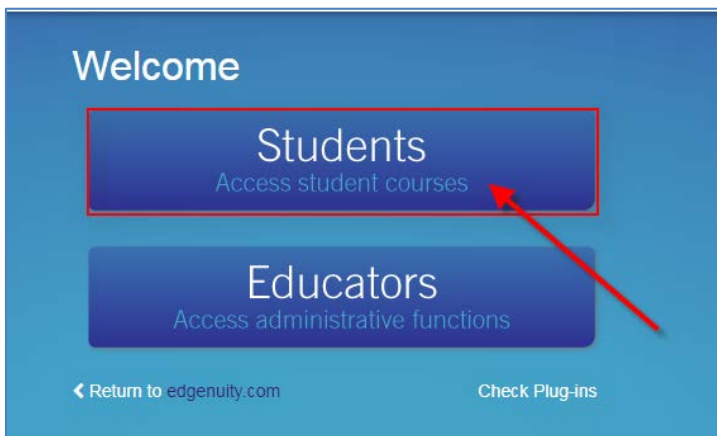

## How do I get started with Edgenuity?

1. Make sure to go to the URL: <https://tusd1.learn.edgenuity.com>

2. Click the **Student** button:

3. Enter your district credentials: Matric and Password

4. You may be prompted to first watch a quick **Student Orientation Video**

- After the Orientation video you will see the list of your courses in your **Student Lobby** under your **My Course List** on the left

- To begin a course, simply click on the courses name and select **Next Activity**