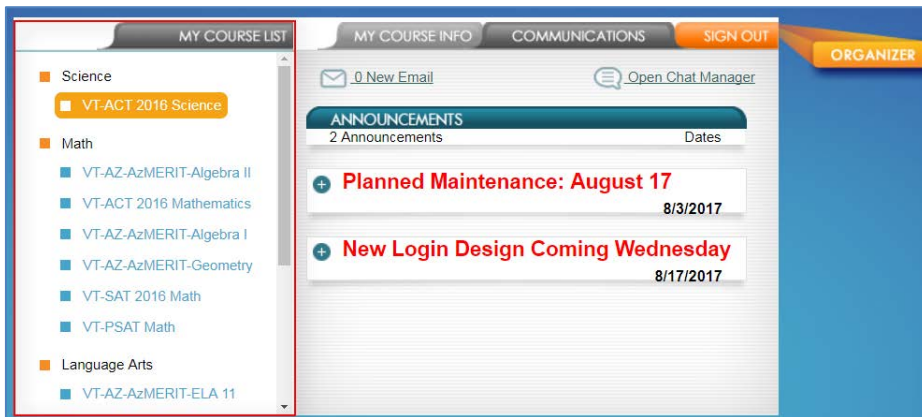

## How do I get started with Edgenuity?

1. Make sure to go to the URL: <https://tusd1.learn.edgenuity.com>

2. Click the **Student** button:

3. Enter your district credentials: Matric and Password

4. You may be prompted to first watch a quick **Student Orientation Video**

- After the Orientation video you will see the list of your courses in your **Student Lobby** under your **My Course List** on the left

- To begin a course, simply click on the courses name and select **Next Activity**