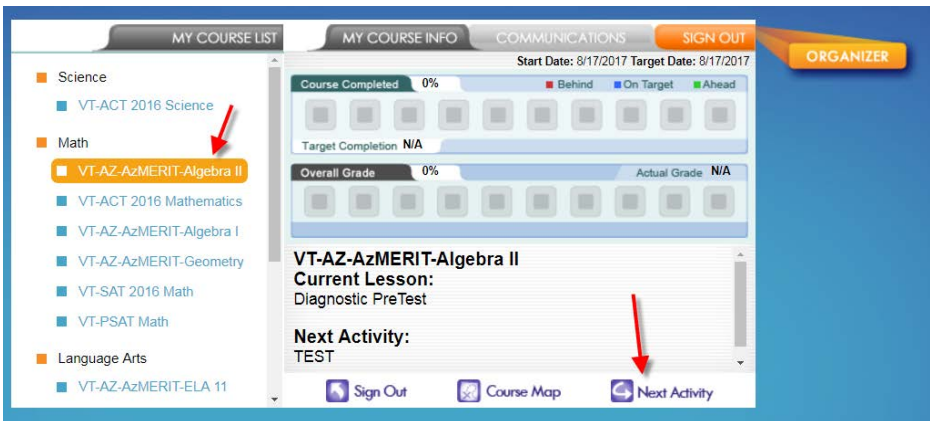

## How do I get started with Edgenuity?

1. Make sure to go to the URL: <https://tusd1.learn.edgenuity.com>

2. Click the **Student** button:

3. Enter your district credentials: Matric and Password

4. You may be prompted to first watch a quick **Student Orientation Video**

- After the Orientation video you will see the list of your courses in your **Student Lobby** under your **My Course List** on the left

- To begin a course, simply click on the courses name and select **Next Activity**