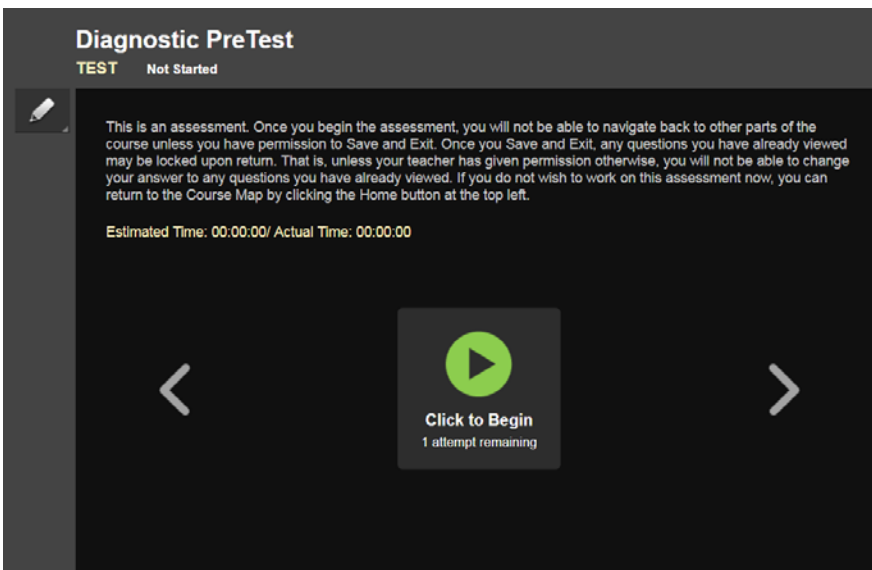

1. Every **VT Test Prep** course will begin with a **Diagnostic PreTest**.